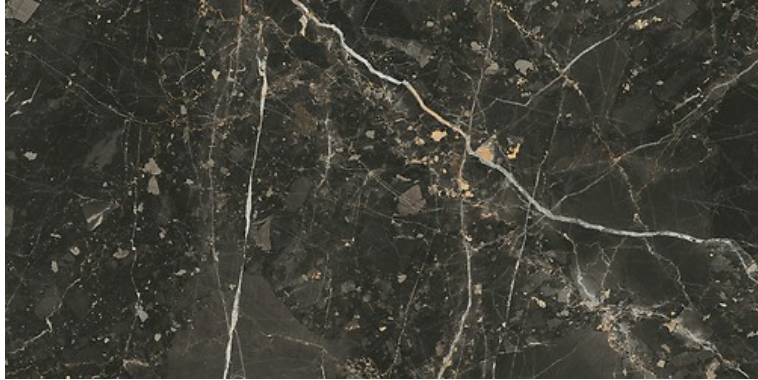

BLACK GOLD LAPPATO MATT RECT

DIMENSION: 59,8 X 119,8
THE NAME OF THE COLLECTION: BLACK GOLD
TYPE OF TILE: WALL AND FLOOR TILES
PRODUCT CODE: NT1343-001-1
EAN: 5901771074663
INDEX: TGGP1003396249

FEATURES OF TILES

TYPE OF SURFACE: SMOOTH
TILE'S SURFACE FINISH: LAPPATO MATT
TILE'S SIZE: VERY BIG (FROM 80X80)
FROST RESISTANCE: YES
STAIN RESISTANCE CLASS: 5
ABRASION RESISTANCE CLASS: 2
ANTI-SLIP CLASS: R9
APPLICATION: INSIDE AND OUTSIDE
INSPIRATION: STONE
COLOUR: BLACK