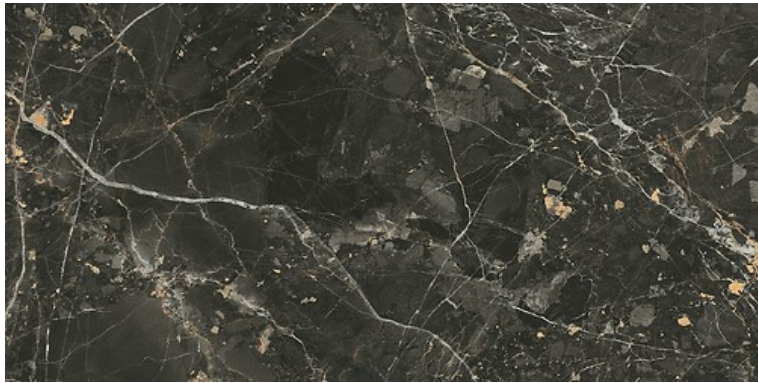

BLACK GOLD POLISHED RECT

DIMENSION: 59,8 X 119,8
THE NAME OF THE COLLECTION: BLACK GOLD
TYPE OF TILE: WALL AND FLOOR TILES
PRODUCT CODE: NT1343-003-1
EAN: 5901771076780
INDEX: TGGP1003416249

FEATURES OF TILES

COLOUR: BLACK
TYPE OF SURFACE: SMOOTH
TILE'S SURFACE FINISH: POLISHED
TILE'S SIZE: VERY BIG (FROM 80X80)
FROST RESISTANCE: YES
STAIN RESISTANCE CLASS: 5
ABRASION RESISTANCE CLASS: 2
APPLICATION: INSIDE
INSPIRATION: STONE