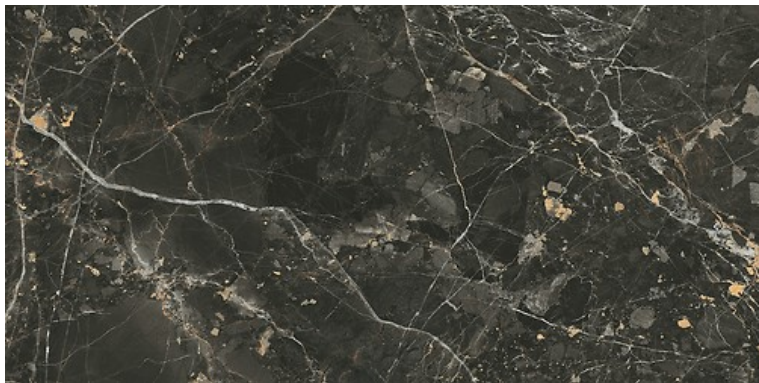

BLACK GOLD POLISHED RECT

DIMENSION: 59,8 X 119,8

THE NAME OF THE COLLECTION: BLACK GOLD

TYPE OF TILE: WALL AND FLOOR TILES

PRODUCT CODE: NT1343-003-1

EAN: 5901771076780

INDEX: TGGP1003416249

FEATURES OF TILES

COLOUR: BLACK
TYPE OF SURFACE: SMOOTH
TILE'S SURFACE FINISH: POLISHED
TILE'S SIZE: VERY BIG (FROM 80X80)
FROST RESISTANCE: YES
STAIN RESISTANCE CLASS: 5
ABRASION RESISTANCE CLASS: 2
APPLICATION: INSIDE
INSPIRATION: STONE