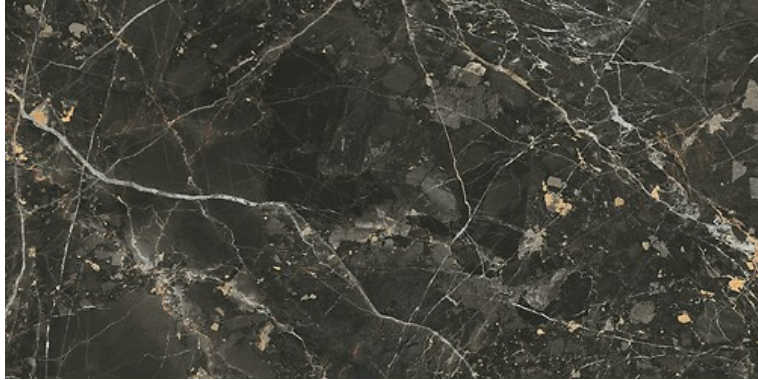

BLACK GOLD POLISHED RECT

DIMENSION:	59,8 X 119,8
THE NAME OF THE COLLECTION:	BLACK GOLD
TYPE OF TILE:	WALL AND FLOOR TILES
PRODUCT CODE:	NT1343-003-1
EAN:	5901771076780
INDEX:	TGGP1003416249

FEATURES OF TILES

COLOUR:	BLACK
TYPE OF SURFACE:	SMOOTH
TILE'S SURFACE FINISH:	POLISHED
TILE'S SIZE:	VERY BIG (FROM 80X80)
FROST RESISTANCE:	YES
STAIN RESISTANCE CLASS:	5
ABRASION RESISTANCE CLASS:	2
APPLICATION:	INSIDE
INSPIRATION:	STONE