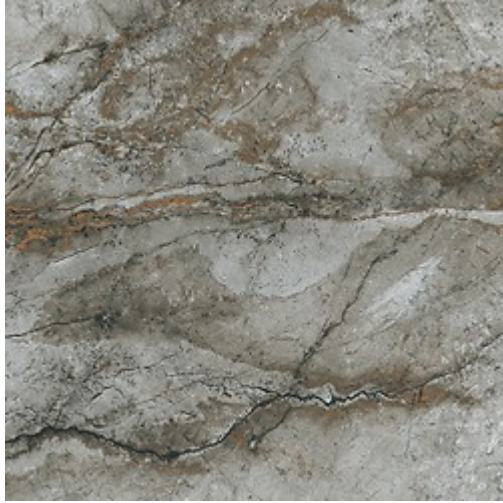

ESSENTIAL GREY POLISHED RECT

DIMENSION: 79,8 X 79,8
THE NAME OF THE COLLECTION: ESSENTIAL GREY
TYPE OF TILE: WALL AND FLOOR TILES
PRODUCT CODE: NT1058-040-1
EAN: 5902115783647
INDEX: TGGP1002026216

FEATURES OF TILES

COLOUR: GREY
TYPE OF SURFACE: SMOOTH
TILE'S SURFACE FINISH: POLISHED
TILE'S SIZE: BIG (FROM 60X60)
FROST RESISTANCE: YES
STAIN RESISTANCE CLASS: 5
ABRASION RESISTANCE CLASS: 3
APPLICATION: INSIDE AND OUTSIDE
INSPIRATION: STONE