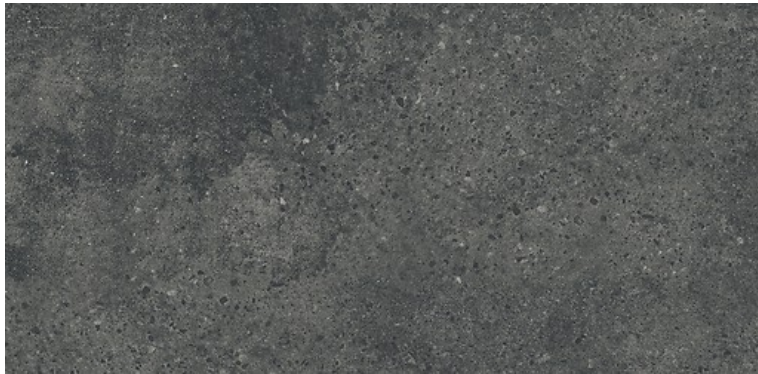

# GIGANT DARK GREY MATT RECT

---

DIMENSION: 29,8 X 59,8  
THE NAME OF THE COLLECTION: GIGANT  
TYPE OF TILE: WALL AND FLOOR TILES  
PRODUCT CODE: MT036-027-1  
EAN: 5901771029069  
INDEX: TGGR1014215938

## FEATURES OF TILES

---

TYPE OF SURFACE: SMOOTH  
TILE'S SURFACE FINISH: MATT  
TILE'S SIZE: MEDIUM (UP TO 60X60)  
FROST RESISTANCE: YES  
STAIN RESISTANCE CLASS: 5  
ABRASION RESISTANCE CLASS: 4  
ANTI-SLIP CLASS: R10  
APPLICATION: INSIDE AND OUTSIDE  
INSPIRATION: STONE  
COLOUR: GREY