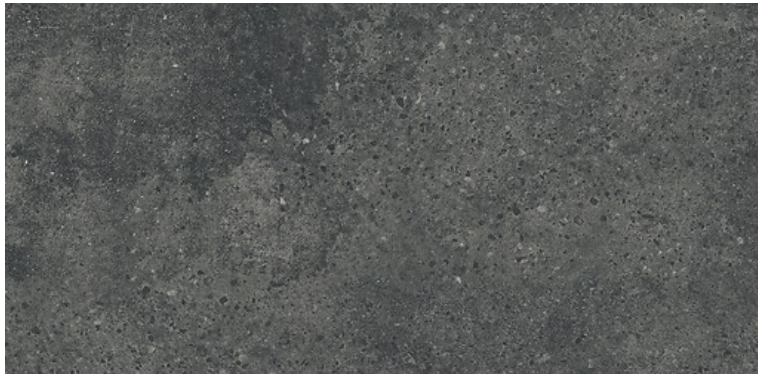

GIGANT DARK GREY MATT RECT

DIMENSION: 29,8 X 59,8
THE NAME OF THE COLLECTION: GIGANT
TYPE OF TILE: WALL AND FLOOR TILES
PRODUCT CODE: MT036-027-1
EAN: 5901771029069
INDEX: TGGR1014215938

FEATURES OF TILES

TYPE OF SURFACE: SMOOTH
TILE'S SURFACE FINISH: MATT
TILE'S SIZE: MEDIUM (UP TO 60X60)
FROST RESISTANCE: YES
STAIN RESISTANCE CLASS: 5
ABRASION RESISTANCE CLASS: 4
ANTI-SLIP CLASS: R10
APPLICATION: INSIDE AND OUTSIDE
INSPIRATION: STONE
COLOUR: GREY