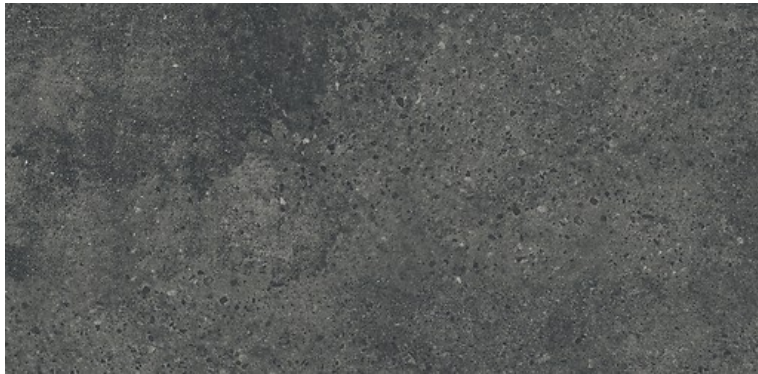

## GIGANT DARK GREY MATT RECT

---

DIMENSION: 29,8 X 59,8  
THE NAME OF THE COLLECTION: GIGANT  
TYPE OF TILE: WALL AND FLOOR TILES  
PRODUCT CODE: MT036-027-1  
EAN: 5901771029069  
INDEX: TGGR1014215938

### FEATURES OF TILES

---

TYPE OF SURFACE: SMOOTH  
TILE'S SURFACE FINISH: MATT  
TILE'S SIZE: MEDIUM (UP TO 60X60)  
FROST RESISTANCE: YES  
STAIN RESISTANCE CLASS: 5  
ABRASION RESISTANCE CLASS: 4  
ANTI-SLIP CLASS: R10  
APPLICATION: INSIDE AND OUTSIDE  
INSPIRATION: STONE  
COLOUR: GREY