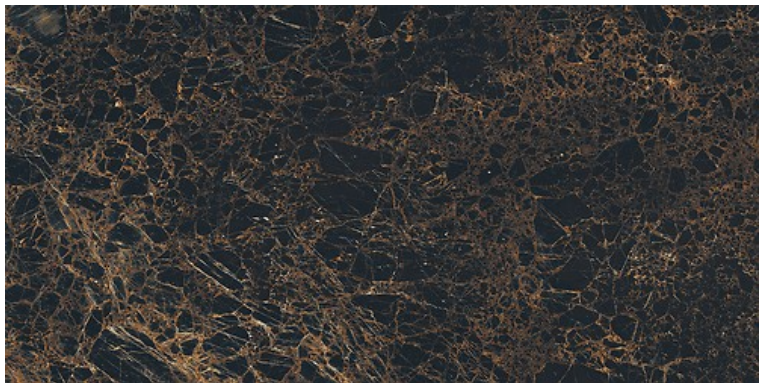

## NERO DORATO LAPPATO MATT RECT

---

DIMENSION: 59,8 X 119,8  
THE NAME OF THE COLLECTION: NERO DORATO  
TYPE OF TILE: WALL AND FLOOR TILES  
PRODUCT CODE: NT1344-001-1  
EAN: 5901771074687  
INDEX: TGGP1003406249

### FEATURES OF TILES

---

TYPE OF SURFACE: SMOOTH  
TILE'S SURFACE FINISH: LAPPATO MATT  
TILE'S SIZE: VERY BIG (FROM 80X80)  
FROST RESISTANCE: YES  
STAIN RESISTANCE CLASS: 5  
ABRASION RESISTANCE CLASS: 2  
ANTI-SLIP CLASS: R9  
APPLICATION: INSIDE AND OUTSIDE  
INSPIRATION: STONE  
COLOUR: BLACK