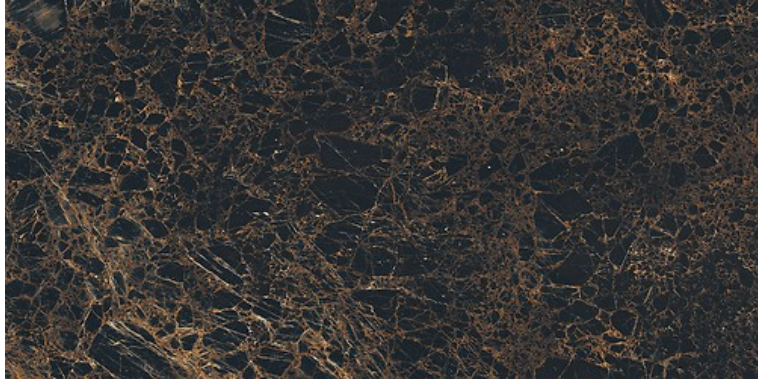

NERO DORATO LAPPATO MATT RECT

DIMENSION: 59,8 X 119,8
THE NAME OF THE COLLECTION: NERO DORATO
TYPE OF TILE: WALL AND FLOOR TILES
PRODUCT CODE: NT1344-001-1
EAN: 5901771074687
INDEX: TGGP1003406249

FEATURES OF TILES

TYPE OF SURFACE: SMOOTH
TILE'S SURFACE FINISH: LAPPATO MATT
TILE'S SIZE: VERY BIG (FROM 80X80)
FROST RESISTANCE: YES
STAIN RESISTANCE CLASS: 5
ABRASION RESISTANCE CLASS: 2
ANTI-SLIP CLASS: R9
APPLICATION: INSIDE AND OUTSIDE
INSPIRATION: STONE
COLOUR: BLACK