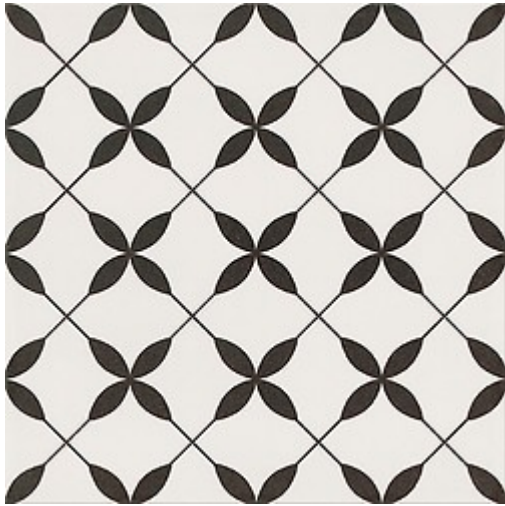

PATCHWORK CLOVER BLACK PATTERN

DIMENSION: 29,8 X 29,8

THE NAME OF THE COLLECTION: PATCHWORK CONCEPT

TYPE OF TILE: WALL AND FLOOR TILES

PRODUCT CODE: OP867-002-1

EAN: 5902115769504

INDEX: TGGZ1042736265

FEATURES OF TILES

COLOUR: WHITE
TYPE OF SURFACE: SMOOTH
TILE'S SURFACE FINISH: SATIN
TILE'S SIZE: SMALL (UP TO 45X45)
FROST RESISTANCE: YES
STAIN RESISTANCE CLASS: 5
ABRASION RESISTANCE CLASS: 3
APPLICATION: INSIDE AND OUTSIDE
INSPIRATION: PATTERN