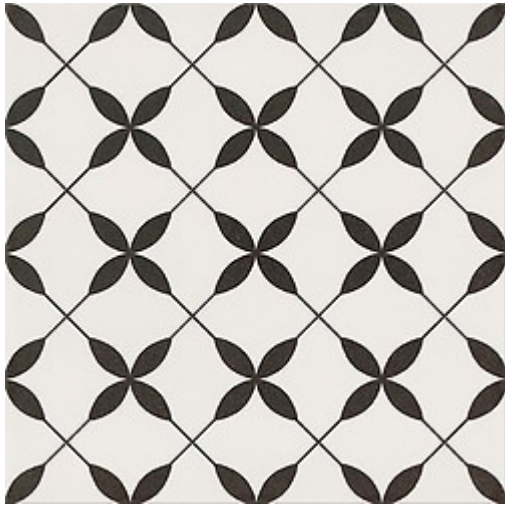

## PATCHWORK CLOVER BLACK PATTERN

---

DIMENSION: 29,8 X 29,8  
THE NAME OF THE COLLECTION: PATCHWORK CONCEPT  
TYPE OF TILE: WALL AND FLOOR TILES  
PRODUCT CODE: OP867-002-1  
EAN: 5902115769504  
INDEX: TGGZ1042736265

### FEATURES OF TILES

---

COLOUR: WHITE  
TYPE OF SURFACE: SMOOTH  
TILE'S SURFACE FINISH: SATIN  
TILE'S SIZE: SMALL (UP TO 45X45)  
FROST RESISTANCE: YES  
STAIN RESISTANCE CLASS: 5  
ABRASION RESISTANCE CLASS: 3  
APPLICATION: INSIDE AND OUTSIDE  
INSPIRATION: PATTERN