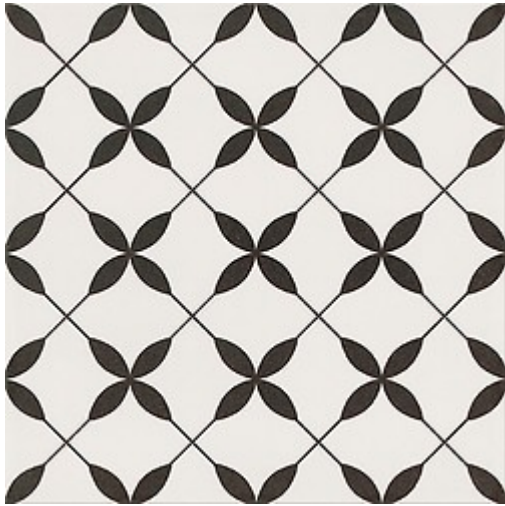

PATCHWORK CLOVER BLACK PATTERN

DIMENSION: 29,8 X 29,8
THE NAME OF THE COLLECTION: PATCHWORK CONCEPT
TYPE OF TILE: WALL AND FLOOR TILES
PRODUCT CODE: OP867-002-1
EAN: 5902115769504
INDEX: TGGZ1042736265

FEATURES OF TILES

COLOUR: WHITE
TYPE OF SURFACE: SMOOTH
TILE'S SURFACE FINISH: SATIN
TILE'S SIZE: SMALL (UP TO 45X45)
FROST RESISTANCE: YES
STAIN RESISTANCE CLASS: 5
ABRASION RESISTANCE CLASS: 3
APPLICATION: INSIDE AND OUTSIDE
INSPIRATION: PATTERN