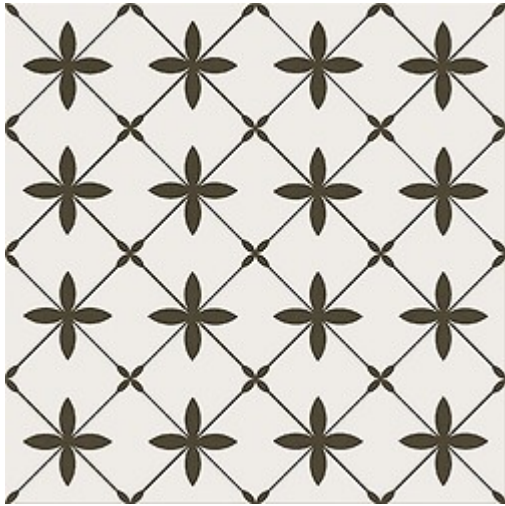

PATCHWORK CLOVER MIRAGE MATT

DIMENSION: 29,8 X 29,8

THE NAME OF THE COLLECTION: LOVELY PATCHWORK

TYPE OF TILE: WALL AND FLOOR TILES

PRODUCT CODE: NT1223-001-1

EAN: 5901771052081

INDEX: TGGZ1055046265

FEATURES OF TILES

COLOUR: WHITE
TYPE OF SURFACE: SMOOTH
TILE'S SURFACE FINISH: MATT
TILE'S SIZE: SMALL (UP TO 45X45)
FROST RESISTANCE: YES
STAIN RESISTANCE CLASS: 5
INSPIRATION: PATTERN
APPLICATION: INSIDE AND OUTSIDE

TECHNICAL DATA