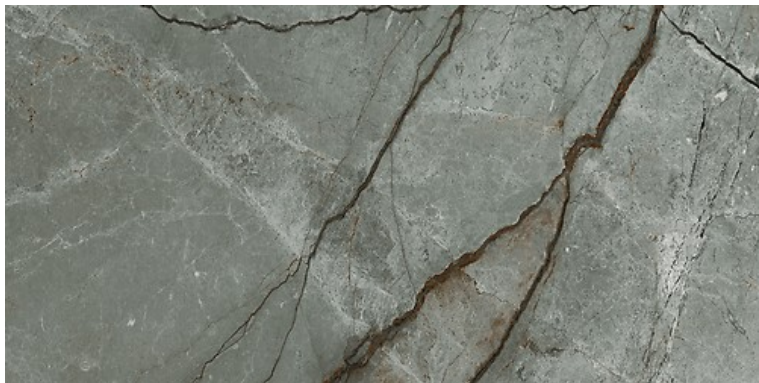

STONINGTON GREY POLISHED RECT

DIMENSION: 59,8 X 119,8
THE NAME OF THE COLLECTION: STONINGTON
TYPE OF TILE: WALL AND FLOOR TILES
PRODUCT CODE: NT1065-006-1
EAN: 5902115785900
INDEX: TGGP1002277841

FEATURES OF TILES

COLOUR: GREY
TYPE OF SURFACE: SMOOTH
TILE'S SURFACE FINISH: POLISHED
TILE'S SIZE: VERY BIG (FROM 80X80)
FROST RESISTANCE: YES
STAIN RESISTANCE CLASS: 5
ABRASION RESISTANCE CLASS: 4
APPLICATION: INSIDE AND OUTSIDE
INSPIRATION: STONE