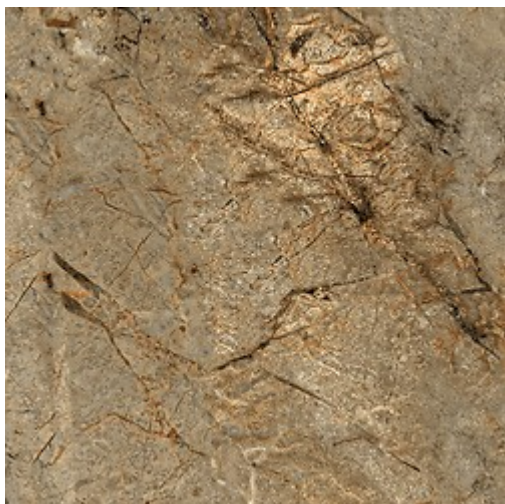

VULCANIC DUST BEIGE POLISHED RECT

DIMENSION: 59,8 X 59,8

THE NAME OF THE COLLECTION: VULCANIC DUST

TYPE OF TILE: WALL AND FLOOR TILES

PRODUCT CODE: NT091-006-1

EAN: 5902115788642

INDEX: TGGP1002527846

FEATURES OF TILES

COLOUR: BEIGE
TYPE OF SURFACE: SMOOTH
TILE'S SURFACE FINISH: POLISHED
TILE'S SIZE: MEDIUM (UP TO 60X60)
FROST RESISTANCE: YES
STAIN RESISTANCE CLASS: 5
ABRASION RESISTANCE CLASS: 3
APPLICATION: INSIDE AND OUTSIDE
INSPIRATION: STONE