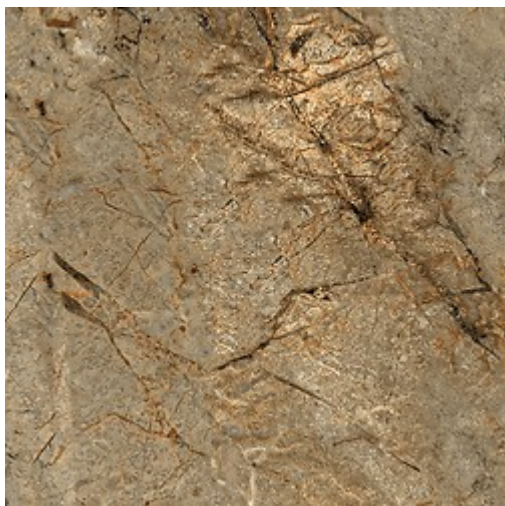

VULCANIC DUST BEIGE POLISHED RECT

DIMENSION: 59,8 X 59,8
THE NAME OF THE COLLECTION: VULCANIC DUST
TYPE OF TILE: WALL AND FLOOR TILES
PRODUCT CODE: NT091-006-1
EAN: 5902115788642
INDEX: TGGP1002527846

FEATURES OF TILES

COLOUR: BEIGE
TYPE OF SURFACE: SMOOTH
TILE'S SURFACE FINISH: POLISHED
TILE'S SIZE: MEDIUM (UP TO 60X60)
FROST RESISTANCE: YES
STAIN RESISTANCE CLASS: 5
ABRASION RESISTANCE CLASS: 3
APPLICATION: INSIDE AND OUTSIDE
INSPIRATION: STONE