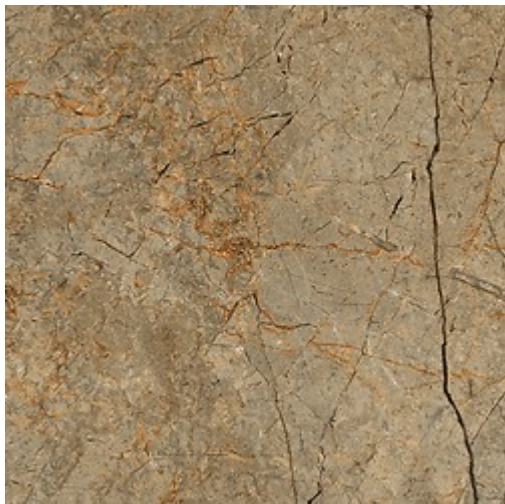

VULCANIC DUST BEIGE POLISHED RECT

DIMENSION: 79,8 X 79,8

THE NAME OF THE COLLECTION: VULCANIC DUST

TYPE OF TILE: WALL AND FLOOR TILES

PRODUCT CODE: NT091-007-1

EAN: 5902115788666

INDEX: TGGP1002536216

FEATURES OF TILES

COLOUR: BEIGE
TYPE OF SURFACE: SMOOTH
TILE'S SURFACE FINISH: POLISHED
TILE'S SIZE: BIG (FROM 60X60)
FROST RESISTANCE: YES
STAIN RESISTANCE CLASS: 5
ABRASION RESISTANCE CLASS: 3
APPLICATION: INSIDE AND OUTSIDE
INSPIRATION: STONE