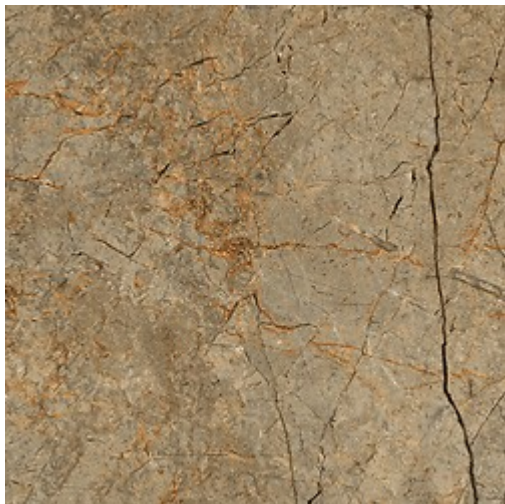

## VULCANIC DUST BEIGE POLISHED RECT

---

DIMENSION: 79,8 X 79,8

THE NAME OF THE COLLECTION: VULCANIC DUST

TYPE OF TILE: WALL AND FLOOR TILES

PRODUCT CODE: NT091-007-1

EAN: 5902115788666

INDEX: TGGP1002536216

### FEATURES OF TILES

---

COLOUR: BEIGE  
TYPE OF SURFACE: SMOOTH  
TILE'S SURFACE FINISH: POLISHED  
TILE'S SIZE: BIG (FROM 60X60)  
FROST RESISTANCE: YES  
STAIN RESISTANCE CLASS: 5  
ABRASION RESISTANCE CLASS: 3  
APPLICATION: INSIDE AND OUTSIDE  
INSPIRATION: STONE