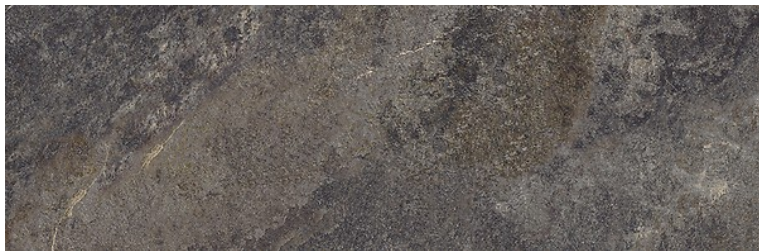

WILLOW SKY DARK GREY

DIMENSION: 29 X 89
THE NAME OF THE COLLECTION: WILLOW SKY
TYPE OF TILE: WALL TILES
PRODUCT CODE: NT039-005-1
EAN: 5901771045571
INDEX: TWZR1021487935

FEATURES OF TILES

TYPE OF SURFACE: SMOOTH
TILE'S SURFACE FINISH: MATT
TILE'S SIZE: VERY BIG (FROM 80X80)
FROST RESISTANCE: NO
INSPIRATION: STONE
COLOUR: GREY
APPLICATION: INSIDE